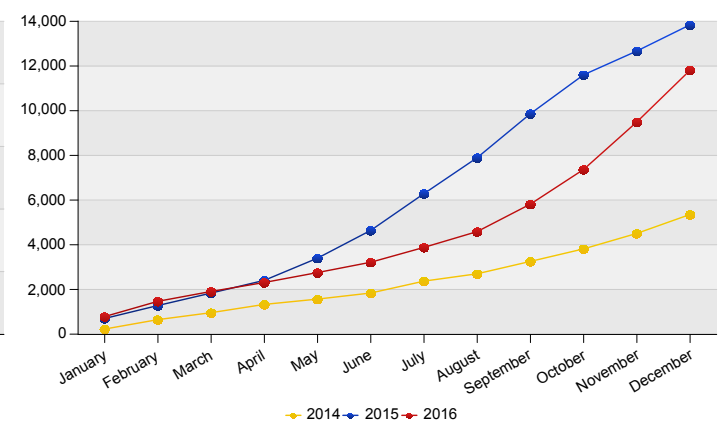

Influx of family reunification in the Netherlands (Council Directive 2003/86/EC Chapter V)
Source: METIS

Top 10 Last thirteen months Influx of family reunification in The Netherlands

Total 2014	Total 2015	Country of citizenship	2015		2016												Last 12 months	Perc	
			Dec	Total	Jan	Feb	Mar	Apr	May	Jun	Jul	Aug	Sep	Oct	Nov	Dec			Total
2,806	8,981	Syrian Arab Republic	656	656	442	408	212	195	256	301	477	475	919	1,173	1,695	1,844	8,397	8,397	71%
192	1,013	Eritrea	237	237	164	78	87	70	81	66	105	83	126	135	136	181	1,312	1,312	11%
324	2,506	Stateless	185	185	77	111	48	38	34	37	36	75	103	184	207	189	1,139	1,139	10%
931	419	Somalia	18	18	44	15	24	11	*	10	16	33	33	10	19	30	249	249	2%
248	213	Iraq	15	15	*	10	6	20	10	*	*	9	13	5	29	15	122	122	1%
200	90	Unknown	*	*	*	*	14	12	*	21	*	10	6	6	12	15	102	102	1%
98	84	Afghanistan	*	*	5	7	7	*	10	6	*	6	*	*	*	9	63	63	1%
79	51	Iran (Islamic Republic of)	*	*	8	7	9	5	*	*	*	*	*	*	*	*	43	43	0%
34	14	Sudan	*	*	*	*	5	10	*	*	*	*	*	*	*	*	33	33	0%
16	27	Pakistan	9	9	7	*	5	*	8	*	*	*	*	*	5	*	31	31	0%
429	447	Others	44	44	37	41	24	35	34	17	25	14	20	28	18	30	323	323	3%
5,357	13,845	Total	1,173	1,173	787	683	441	401	444	462	666	707	1,230	1,551	2,126	2,316	11,814	11,814	100%

* To conceal the lowest figures, all values between 0 and 4 are replaced by asterisk.

Top Influx of family reunification in The Netherlands
December 2016

Country of citizenship		%
1 Syrian Arab Republic	1,844	80%
2 Stateless	189	8%
3 Eritrea	181	8%
4 Somalia	30	1%
5 Iraq	15	1%
6 Unknown	15	1%
Others	42	2%
Total December 2016	2,316	100%

Top Nationalities Influx of family reunification last twelve months
Period: Jan 2016 - Dec 2016
Number of influx family reunification: 11,814

Influx of family reunification in The Netherlands

Cumulative development of Influx of family reunification in The Netherlands