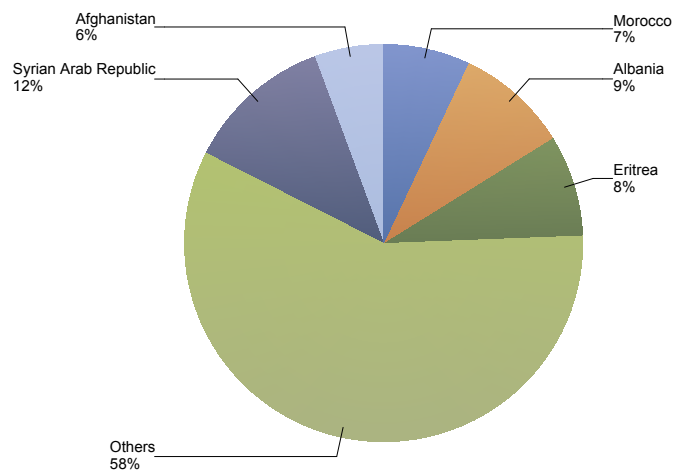

* To conceal the lowest figures, all values between 0 and 4 are replaced by asterisk.

Top First asylum applications in The Netherlands
December 2016

	Country of citizenship		%
1	Syrian Arab Republic	187	13%
2	Eritrea	157	11%
3	Morocco	129	9%
4	Algeria	103	7%
5	Serbia	78	6%
6	Albania	70	5%
7	Libyan Arab Jamahiriya	63	4%
8	Georgia	61	4%
9	Iraq	46	3%
10	Unknown	43	3%
	Others	464	33%
Total December 2016		1,401	100%

Top Nationalities first applications last twelve months
Period: Jan 2016 - Dec 2016
Number of first asylum applications: 18,171