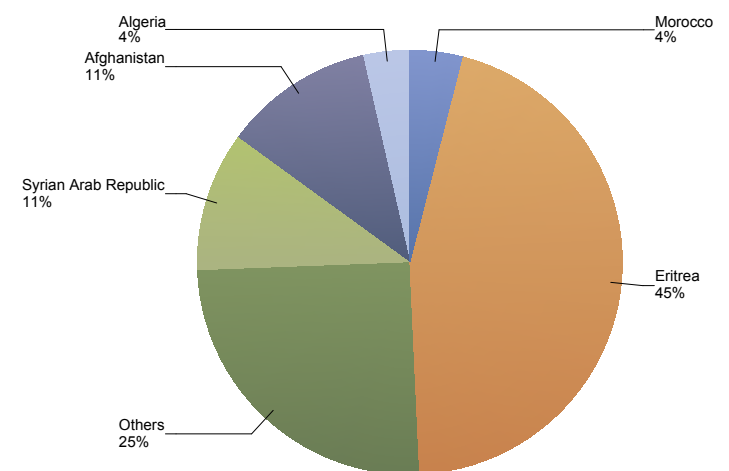

Influx of indicated unaccompanied minor asylum seekers in the Netherlands
Source: METIS

Top 10 Unaccompanied minor asylum applications in the Netherlands

Total 2014	Total 2015	Country of citizenship	2015		2016												Last 12 months	Perc	
			Dec	Total	Jan	Feb	Mar	Apr	May	Jun	Jul	Aug	Sep	Oct	Nov	Dec			Total
528	1,237	Eritrea	20	20	26	15	10	15	32	42	92	96	76	114	142	113	773	773	45%
30	533	Afghanistan	131	131	73	42	15	8	11	9	6	7	*	*	9	195	195	11%	
156	1,458	Syrian Arab Republic	101	101	55	33	24	8	*	*	15	5	9	8	7	9	181	181	11%
11	9	Morocco	*	*	*	*	*	*	*	6	*	7	13	15	7	13	68	68	4%
*	*	Algeria	*	*	*	*	*	*	*	*	*	*	12	16	17	8	61	61	4%
6	10	Ethiopia	*	*	*	*	*	*	*	*	*	12	6	6	10	*	44	44	3%
6	23	Albania	*	*	*	*	*	*	*	*	*	*	*	*	*	14	38	38	2%
16	136	Iraq	22	22	14	7	*	*	*	*	*	*	*	*	*	*	35	35	2%
12	26	Guinea	7	7	9	*	5	*	*	*	*	*	*	*	5	*	34	34	2%
49	217	Stateless	25	25	9	8	*	*	*	*	*	*	*	*	*	*	28	28	2%
147	209	Others	18	18	20	13	8	19	26	9	20	24	41	27	32	11	250	250	15%
962	3,859	Total	329	329	208	129	71	60	83	78	140	160	169	196	231	182	1,707	1,707	100%

* To conceal the lowest figures, all values between 0 and 4 are replaced by asterisk.

Top Unaccompanied minor asylum applications in The Netherlands December 2016

	Country of citizenship		%
1	Eritrea	113	62%
2	Albania	14	8%
3	Morocco	13	7%
4	Afghanistan	9	5%
5	Syrian Arab Republic	9	5%
6	Algeria	8	4%
	Others	16	9%
Total December 2016		182	100%

Top Nationalities unaccompanied minor asylum applications last twelve months
Period: Jan 2016 - Dec 2016
Number of unaccompanied minor asylum applications: 1,707