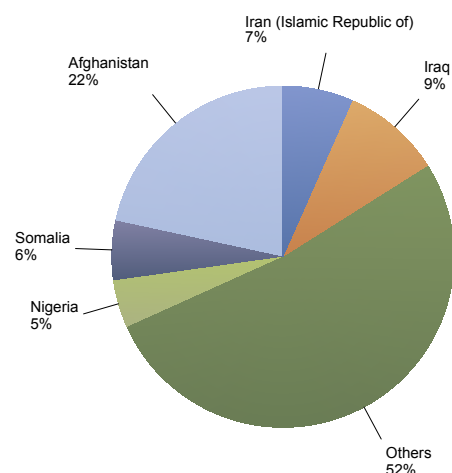

Repeated asylum applications in the Netherlands

Source: METIS

Top 10 Last thirteen months repeated asylum applications in The Netherlands

Total 2014	Total 2015	Country of citizenship	2015		2016												Last 12 months	Perc	
			Dec	Total	Jan	Feb	Mar	Apr	May	Jun	Jul	Aug	Sep	Oct	Nov	Dec			Total
427	311	Afghanistan	16	16	15	25	17	17	41	39	41	33	24	42	26	38	358	22%	
706	228	Iraq	14	14	15	12	9	10	18	11	13	12	9	16	20	11	156	9%	
162	139	Iran (Islamic Republic of)	10	10	7	10	*	8	9	*	13	11	13	10	12	11	110	7%	
247	184	Somalia	14	14	7	14	13	*	9	6	9	*	9	14	*	*	93	6%	
43	65	Nigeria	9	9	*	*	9	17	*	5	7	5	*	*	12	5	75	5%	
75	62	Eritrea	*	*	*	12	5	5	*	5	6	5	*	*	5	7	61	4%	
202	123	Unknown	6	6	7	8	7	7	*	*	*	8	5	5	*	*	59	4%	
41	52	Syrian Arab Republic	6	6	*	*	*	11	*	8	*	*	*	*	8	*	49	3%	
60	39	Armenia	5	5	*	*	*	*	*	7	5	*	*	*	10	10	46	3%	
46	50	Sierra Leone	*	*	*	7	5	5	*	*	*	*	*	*	7	*	45	3%	
44	36	Sudan	8	8	5	*	*	*	*	7	6	*	*	*	*	7	35	2%	
670	653	Others	45	45	48	42	38	44	41	54	60	65	42	32	45	59	570	34%	
2,723	1,942	Total	140	140	117	136	113	129	136	151	163	148	117	133	152	162	1,657	100%	

* To conceal the lowest figures, all values between 0 and 4 are replaced by asterisk.

Top Repeated asylum applications in The Netherlands
December 2016

Country of citizenship	%
1 Afghanistan	23%
2 Iran (Islamic Republic of)	7%
3 Iraq	7%
4 Armenia	6%
5 Egypt	4%
6 Eritrea	4%
7 Sudan	4%
8 Mongolia	3%
9 Nigeria	3%
Others	38%
Total December 2016	100%

Top Nationalities repeated asylum applications last twelve months
Period: Jan 2016 - Dec 2016

Number of repeated asylum applications: 1,657