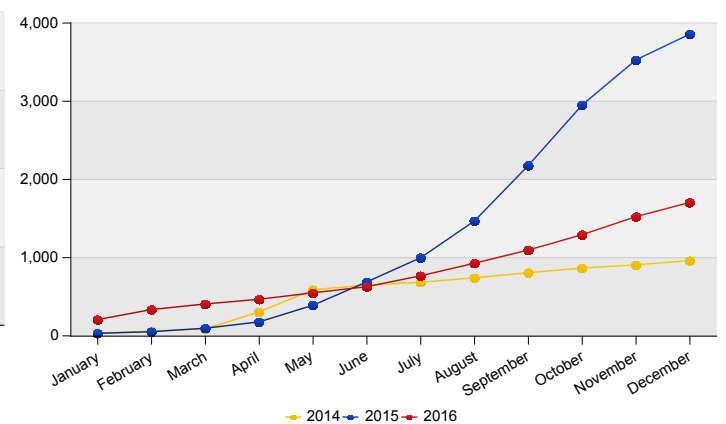

Cumulative development of Unaccompanied minor asylum applications in The Netherlands