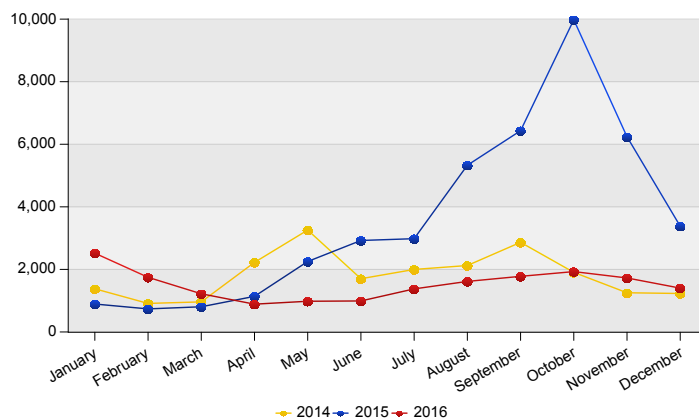

First asylum applications in the Netherlands
Source: METIS

Top 10 Last thirteen months **first** asylum applications in the Netherlands

Total 2014	Total 2015	Country of citizenship	2015		2016												Last 12 months	Perc	
			Dec	Total	Jan	Feb	Mar	Apr	May	Jun	Jul	Aug	Sep	Oct	Nov	Dec			Total
8,748	18,677	Syrian Arab Republic	883	883	696	335	127	87	100	80	109	109	84	138	106	187	2,158	2,158	12%
86	1,005	Albania	148	148	227	250	224	132	130	98	154	134	96	65	84	70	1,664	1,664	9%
3,833	7,359	Eritrea	135	135	91	69	49	57	69	98	178	172	161	193	203	157	1,497	1,497	8%
57	80	Morocco	9	9	7	14	8	*	12	22	52	128	282	389	224	129	1,271	1,271	7%
452	2,550	Afghanistan	625	625	383	160	50	49	55	60	54	61	45	33	41	35	1,026	1,026	6%
15	41	Algeria	*	*	8	7	19	5	26	11	35	90	224	260	192	103	980	980	5%
189	436	Serbia	59	59	78	89	80	74	51	53	127	135	78	36	59	78	938	938	5%
616	3,009	Iraq	427	427	254	147	78	36	43	49	45	41	41	52	56	46	888	888	5%
505	1,884	Iran (Islamic Republic of)	375	375	215	129	73	66	45	50	37	59	66	58	54	32	884	884	5%
319	256	Georgia	23	23	22	27	59	42	42	40	58	41	38	69	79	61	578	578	3%
6,991	7,796	Others	694	694	537	520	453	336	408	430	527	646	663	636	628	503	6,287	6,287	35%
21,811	43,093	Total	3,380	3,380	2,518	1,747	1,220	888	981	991	1,376	1,616	1,778	1,929	1,726	1,401	18,171	18,171	100%

* To conceal the lowest figures, all values between 0 and 4 are replaced by asterisk.

Top First asylum applications in The Netherlands
December 2016

	Country of citizenship		%
1	Syrian Arab Republic	187	13%
2	Eritrea	157	11%
3	Morocco	129	9%
4	Algeria	103	7%
5	Serbia	78	6%
6	Albania	70	5%
7	Libyan Arab Jamahiriya	63	4%
8	Georgia	61	4%
9	Iraq	46	3%
10	Unknown	43	3%
	Others	464	33%
Total December 2016		1,401	100%

Top Nationalities first applications last twelve months
Period: Jan 2016 - Dec 2016
Number of first asylum applications: 18,171

First asylum applications in The Netherlands

Cumulative development of first asylum applications in The Netherlands