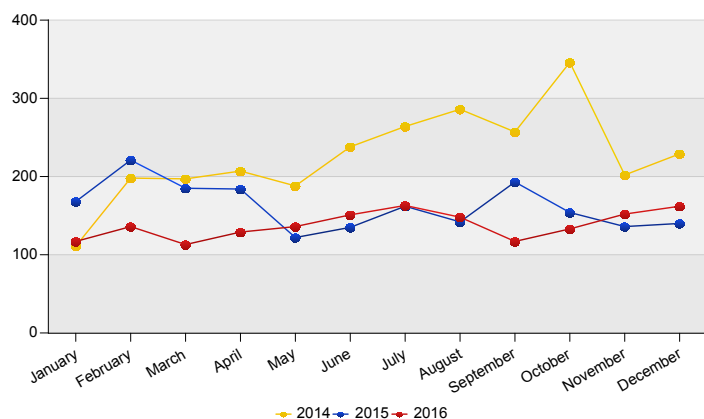

Repeated asylum applications in the Netherlands

Source: METIS

Top 10 Last thirteen months repeated asylum applications in The Netherlands

Total 2014	Total 2015	Country of citizenship	2015		2016												Last 12 months	Perc
			Dec	Total	Jan	Feb	Mar	Apr	May	Jun	Jul	Aug	Sep	Oct	Nov	Dec		
427	311	Afghanistan	16	16	15	25	17	17	41	39	41	33	24	42	26	38	358	22%
706	228	Iraq	14	14	15	12	9	10	18	11	13	12	9	16	20	11	156	9%
162	139	Iran (Islamic Republic of)	10	10	7	10	*	8	9	*	13	11	13	10	12	11	110	7%
247	184	Somalia	14	14	7	14	13	*	9	6	9	*	9	14	*	*	93	6%
43	65	Nigeria	9	9	*	*	9	17	*	5	7	5	*	*	12	5	75	5%
75	62	Eritrea	*	*	*	12	5	5	*	5	6	5	*	*	5	7	61	4%
202	123	Unknown	6	6	7	8	7	7	*	*	*	8	5	5	*	*	59	4%
41	52	Syrian Arab Republic	6	6	*	*	*	11	*	8	*	*	*	*	8	*	49	3%
60	39	Armenia	5	5	*	*	*	*	*	7	5	*	*	*	10	10	46	3%
46	50	Sierra Leone	*	*	*	7	5	5	*	*	*	*	*	*	7	*	45	3%
44	36	Sudan	8	8	5	*	*	*	*	7	6	*	*	*	*	7	35	2%
670	653	Others	45	45	48	42	38	44	41	54	60	65	42	32	45	59	570	34%
2,723	1,942	Total	140	140	117	136	113	129	136	151	163	148	117	133	152	162	1,657	100%

* To conceal the lowest figures, all values between 0 and 4 are replaced by asterisk.

Top Repeated asylum applications in The Netherlands
December 2016

Country of citizenship	%
1 Afghanistan	23%
2 Iran (Islamic Republic of)	7%
3 Iraq	7%
4 Armenia	6%
5 Egypt	4%
6 Eritrea	4%
7 Sudan	4%
8 Mongolia	3%
9 Nigeria	3%
Others	38%
Total December 2016	100%

Top Nationalities repeated asylum applications last twelve months
Period: Jan 2016 - Dec 2016

Number of repeated asylum applications: 1,657

Repeated asylum applications in The Netherlands

Cumulative development of repeated asylum applications in The Netherlands