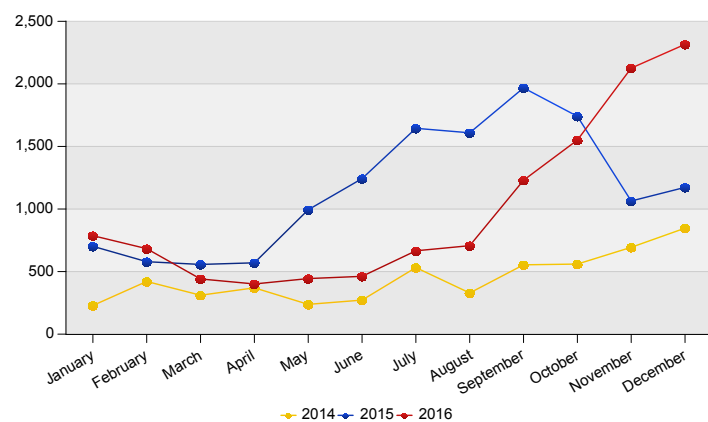

Influx of family reunification in the Netherlands (Council Directive 2003/86/EC Chapter V)
Source: METIS

Top 10 Last thirteen months Influx of family reunification in The Netherlands

Total 2014	Total 2015	Country of citizenship	2015		2016												Last 12 months	Perc	
			Dec	Total	Jan	Feb	Mar	Apr	May	Jun	Jul	Aug	Sep	Oct	Nov	Dec			Total
2,806	8,981	Syrian Arab Republic	656	656	442	408	212	195	256	301	477	475	919	1,173	1,695	1,844	8,397	8,397	71%
192	1,013	Eritrea	237	237	164	78	87	70	81	66	105	83	126	135	136	181	1,312	1,312	11%
324	2,506	Stateless	185	185	77	111	48	38	34	37	36	75	103	184	207	189	1,139	1,139	10%
931	419	Somalia	18	18	44	15	24	11	*	10	16	33	33	10	19	30	249	249	2%
248	213	Iraq	15	15	*	10	6	20	10	*	*	9	13	5	29	15	122	122	1%
200	90	Unknown	*	*	*	*	14	12	*	21	*	10	6	6	12	15	102	102	1%
98	84	Afghanistan	*	*	5	7	7	*	10	6	*	6	*	*	*	9	63	63	1%
79	51	Iran (Islamic Republic of)	*	*	8	7	9	5	*	*	*	*	*	*	*	*	43	43	0%
34	14	Sudan	*	*	*	*	5	10	*	*	*	*	*	*	*	*	33	33	0%
16	27	Pakistan	9	9	7	*	5	*	8	*	*	*	*	*	5	*	31	31	0%
429	447	Others	44	44	37	41	24	35	34	17	25	14	20	28	18	30	323	323	3%
5,357	13,845	Total	1,173	1,173	787	683	441	401	444	462	666	707	1,230	1,551	2,126	2,316	11,814	11,814	100%

* To conceal the lowest figures, all values between 0 and 4 are replaced by asterisk.

Top Influx of family reunification in The Netherlands
December 2016

Country of citizenship		%
1 Syrian Arab Republic	1,844	80%
2 Stateless	189	8%
3 Eritrea	181	8%
4 Somalia	30	1%
5 Iraq	15	1%
6 Unknown	15	1%
Others	42	2%
Total December 2016	2,316	100%

Top Nationalities Influx of family reunification last twelve months
Period: Jan 2016 - Dec 2016
Number of influx family reunification: 11,814

Influx of family reunification in The Netherlands

Cumulative development of Influx of family reunification in The Netherlands