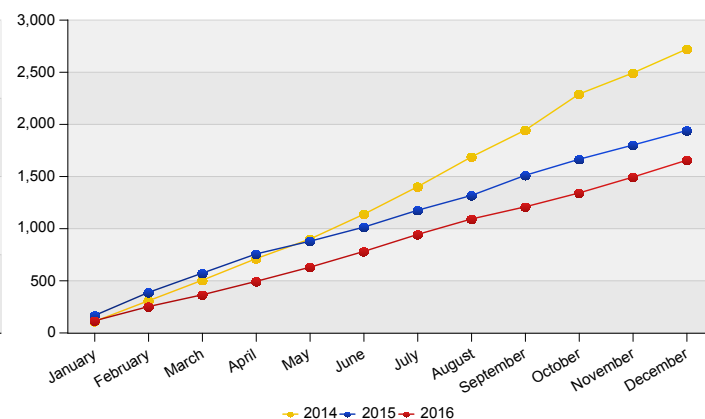

* To conceal the lowest figures, all values between 0 and 4 are replaced by asterisk.

Top Repeated asylum applications in The Netherlands
December 2016

Country of citizenship	%
1 Afghanistan	23%
2 Iran (Islamic Republic of)	7%
3 Iraq	7%
4 Armenia	6%
5 Egypt	4%
6 Eritrea	4%
7 Sudan	4%
8 Mongolia	3%
9 Nigeria	3%
Others	38%
Total December 2016	100%

Top Nationalities repeated asylum applications last twelve months
Period: Jan 2016 - Dec 2016

Number of repeated asylum applications: 1,657

Repeated asylum applications in The Netherlands

Cumulative development of repeated asylum applications in The Netherlands