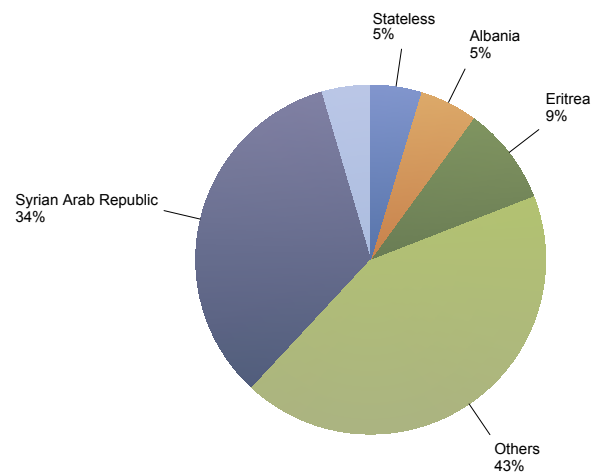

* To conceal the lowest figures, all values between 0 and 4 are replaced by asterisk.

Top Total asylum applications in The Netherlands
December 2016

	Country of citizenship		%
1	Syrian Arab Republic	2,035	52%
2	Eritrea	345	9%
3	Stateless	207	5%
4	Morocco	133	3%
5	Algeria	103	3%
6	Afghanistan	82	2%
7	Serbia	78	2%
8	Iraq	72	2%
9	Albania	71	2%
10	Libyan Arab Jamahiriya	67	2%
	Others	686	18%
Total December 2016		3,879	100%

Top Nationalities total applications last twelve months
Period: Jan 2016 - Dec 2016
Number of total asylum applications: 31,642