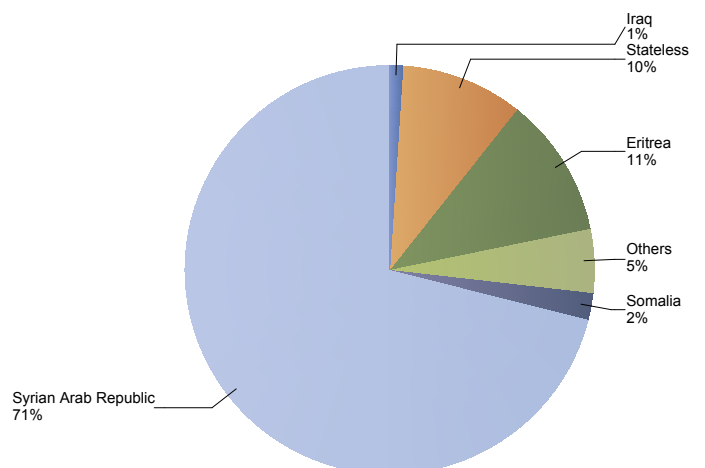

Top 10 Last thirteen months Influx of family reunification in The Netherlands

Total 2014	Total 2015	Country of citizenship	2015		2016												Last 12 months	Perc	
			Dec	Total	Jan	Feb	Mar	Apr	May	Jun	Jul	Aug	Sep	Oct	Nov	Dec			Total
2,806	8,981	Syrian Arab Republic	656	656	442	408	212	195	256	301	477	475	919	1,173	1,695	1,844	8,397	8,397	71%
192	1,013	Eritrea	237	237	164	78	87	70	81	66	105	83	126	135	136	181	1,312	1,312	11%
324	2,506	Stateless	185	185	77	111	48	38	34	37	36	75	103	184	207	189	1,139	1,139	10%
931	419	Somalia	18	18	44	15	24	11	*	10	16	33	33	10	19	30	249	249	2%
248	213	Iraq	15	15	*	10	6	20	10	*	*	9	13	5	29	15	122	122	1%
200	90	Unknown	*	*	*	*	14	12	*	21	*	10	6	6	12	15	102	102	1%
98	84	Afghanistan	*	*	5	7	7	*	10	6	*	6	*	*	*	9	63	63	1%
79	51	Iran (Islamic Republic of)	*	*	8	7	9	5	*	*	*	*	*	*	*	*	43	43	0%
34	14	Sudan	*	*	*	*	5	10	*	*	*	*	*	*	*	*	33	33	0%
16	27	Pakistan	9	9	7	*	5	*	8	*	*	*	*	*	5	*	31	31	0%
429	447	Others	44	44	37	41	24	35	34	17	25	14	20	28	18	30	323	323	3%
5,357	13,845	Total	1,173	1,173	787	683	441	401	444	462	666	707	1,230	1,551	2,126	2,316	11,814	11,814	100%

* To conceal the lowest figures, all values between 0 and 4 are replaced by asterisk.

Top Influx of family reunification in The Netherlands
December 2016

Country of citizenship		%
1 Syrian Arab Republic	1,844	80%
2 Stateless	189	8%
3 Eritrea	181	8%
4 Somalia	30	1%
5 Iraq	15	1%
6 Unknown	15	1%
Others	42	2%
Total December 2016	2,316	100%

Top Nationalities Influx of family reunification last twelve months
Period: Jan 2016 - Dec 2016
Number of influx family reunification: 11,814