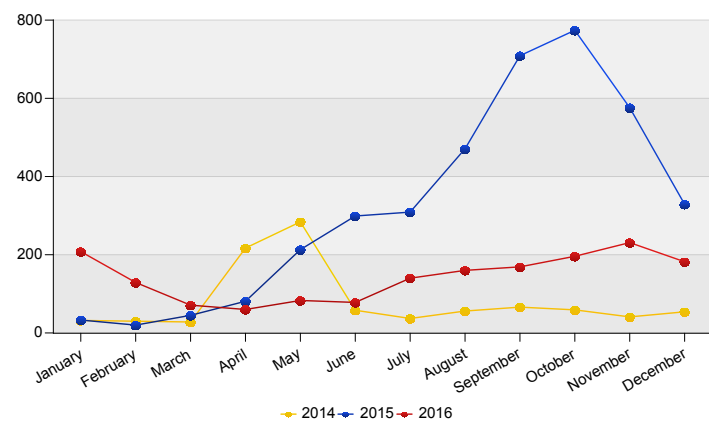

Top Nationalities Influx of family reunification last twelve months
Period: Jan 2016 - Dec 2016
Number of influx family reunification: 11,814

Influx of family reunification in The Netherlands

Cumulative development of Influx of family reunification in The Netherlands

Influx of indicated unaccompanied minor asylum seekers in the Netherlands
Source: METIS

Top 10 Unaccompanied minor asylum applications in the Netherlands

Total 2014	Total 2015	Country of citizenship	2015		2016												Last 12 months	Perc	
			Dec	Total	Jan	Feb	Mar	Apr	May	Jun	Jul	Aug	Sep	Oct	Nov	Dec			Total
528	1,237	Eritrea	20	20	26	15	10	15	32	42	92	96	76	114	142	113	773	773	45%
30	533	Afghanistan	131	131	73	42	15	8	11	9	6	7	*	*	9	195	195	11%	
156	1,458	Syrian Arab Republic	101	101	55	33	24	8	*	*	15	5	9	8	7	9	181	181	11%
11	9	Morocco	*	*	*	*	*	*	*	6	*	7	13	15	7	13	68	68	4%
*	*	Algeria	*	*	*	*	*	*	*	*	*	*	12	16	17	8	61	61	4%
6	10	Ethiopia	*	*	*	*	*	*	*	*	*	12	6	6	10	*	44	44	3%
6	23	Albania	*	*	*	*	*	*	*	*	*	*	*	*	*	14	38	38	2%
16	136	Iraq	22	22	14	7	*	*	*	*	*	*	*	*	*	*	35	35	2%
12	26	Guinea	7	7	9	*	5	*	*	*	*	*	*	*	5	*	34	34	2%
49	217	Stateless	25	25	9	8	*	*	*	*	*	*	*	*	*	*	28	28	2%
147	209	Others	18	18	20	13	8	19	26	9	20	24	41	27	32	11	250	250	15%
962	3,859	Total	329	329	208	129	71	60	83	78	140	160	169	196	231	182	1,707	1,707	100%

* To conceal the lowest figures, all values between 0 and 4 are replaced by asterisk.

Top Unaccompanied minor asylum applications in The Netherlands December 2016

	Country of citizenship		%
1	Eritrea	113	62%
2	Albania	14	8%
3	Morocco	13	7%
4	Afghanistan	9	5%
5	Syrian Arab Republic	9	5%
6	Algeria	8	4%
	Others	16	9%
Total December 2016		182	100%

Top Nationalities unaccompanied minor asylum applications last twelve months
Period: Jan 2016 - Dec 2016
Number of unaccompanied minor asylum applications: 1,707

Unaccompanied minor asylum applications in The Netherlands