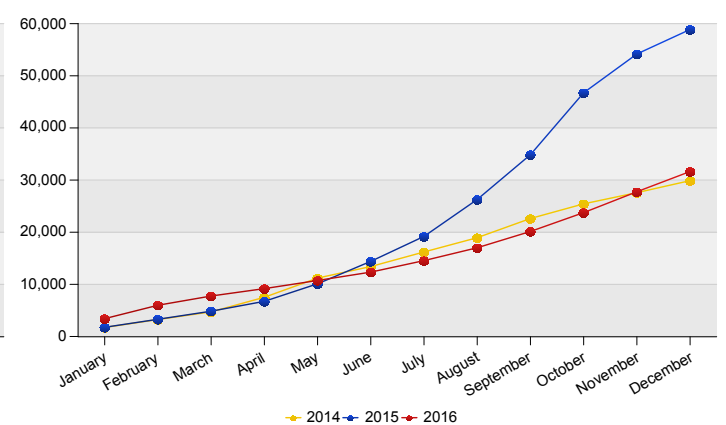

Appendix

Appendix: Eurostat

Total asylum influx in the Netherlands (first applications, repeated applications, family reunification influx)
Source: METIS

Top 10 Last thirteen months **total** asylum applications in the Netherlands

* To conceal the lowest figures, all values between 0 and 4 are replaced by asterisk.

Top Total asylum applications in The Netherlands
December 2016

	Country of citizenship		%
1	Syrian Arab Republic	2,035	52%
2	Eritrea	345	9%
3	Stateless	207	5%
4	Morocco	133	3%
5	Algeria	103	3%
6	Afghanistan	82	2%
7	Serbia	78	2%
8	Iraq	72	2%
9	Albania	71	2%
10	Libyan Arab Jamahiriya	67	2%
	Others	686	18%
Total December 2016		3,879	100%

Top Nationalities total applications last twelve months
Period: Jan 2016 - Dec 2016
Number of total asylum applications: 31,642

Total asylum applications in The Netherlands

Cumulative development of total asylum applications in The Netherlands