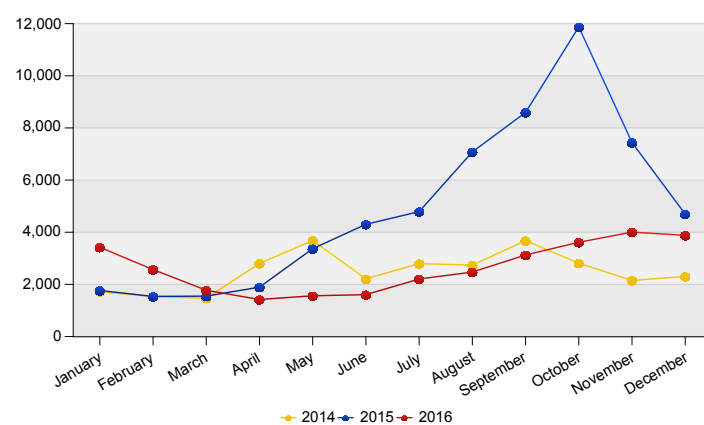

Appendix

Appendix: Eurostat

Total asylum influx in the Netherlands (first applications, repeated applications, family reunification influx)
Source: METIS

Top 10 Last thirteen months **total** asylum applications in the Netherlands

* To conceal the lowest figures, all values between 0 and 4 are replaced by asterisk.

Top Total asylum applications in The Netherlands
December 2016

	Country of citizenship		%
1	Syrian Arab Republic	2,035	52%
2	Eritrea	345	9%
3	Stateless	207	5%
4	Morocco	133	3%
5	Algeria	103	3%
6	Afghanistan	82	2%
7	Serbia	78	2%
8	Iraq	72	2%
9	Albania	71	2%
10	Libyan Arab Jamahiriya	67	2%
	Others	686	18%
Total December 2016		3,879	100%

Top Nationalities total applications last twelve months
Period: Jan 2016 - Dec 2016
Number of total asylum applications: 31,642

Total asylum applications in The Netherlands

Cumulative development of total asylum applications in The Netherlands