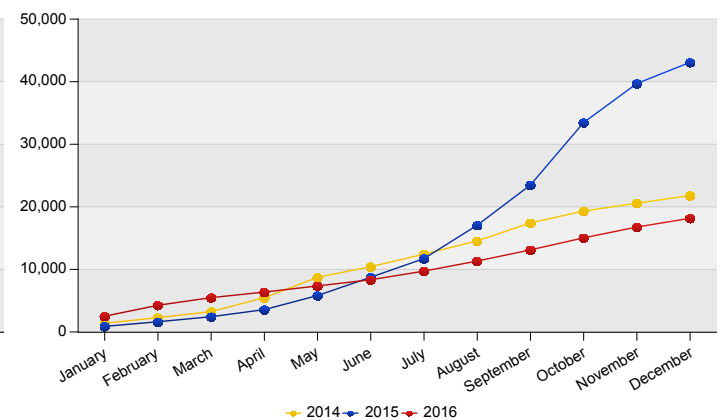

First asylum applications in the Netherlands
Source: METIS

Top 10 Last thirteen months **first** asylum applications in the Netherlands

Total 2014	Total 2015	Country of citizenship	2015		2016												Last 12 months	Perc	
			Dec	Total	Jan	Feb	Mar	Apr	May	Jun	Jul	Aug	Sep	Oct	Nov	Dec			Total
8,748	18,677	Syrian Arab Republic	883	883	696	335	127	87	100	80	109	109	84	138	106	187	2,158	2,158	12%
86	1,005	Albania	148	148	227	250	224	132	130	98	154	134	96	65	84	70	1,664	1,664	9%
3,833	7,359	Eritrea	135	135	91	69	49	57	69	98	178	172	161	193	203	157	1,497	1,497	8%
57	80	Morocco	9	9	7	14	8	*	12	22	52	128	282	389	224	129	1,271	1,271	7%
452	2,550	Afghanistan	625	625	383	160	50	49	55	60	54	61	45	33	41	35	1,026	1,026	6%
15	41	Algeria	*	*	8	7	19	5	26	11	35	90	224	260	192	103	980	980	5%
189	436	Serbia	59	59	78	89	80	74	51	53	127	135	78	36	59	78	938	938	5%
616	3,009	Iraq	427	427	254	147	78	36	43	49	45	41	41	52	56	46	888	888	5%
505	1,884	Iran (Islamic Republic of)	375	375	215	129	73	66	45	50	37	59	66	58	54	32	884	884	5%
319	256	Georgia	23	23	22	27	59	42	42	40	58	41	38	69	79	61	578	578	3%
6,991	7,796	Others	694	694	537	520	453	336	408	430	527	646	663	636	628	503	6,287	6,287	35%
21,811	43,093	Total	3,380	3,380	2,518	1,747	1,220	888	981	991	1,376	1,616	1,778	1,929	1,726	1,401	18,171	18,171	100%

* To conceal the lowest figures, all values between 0 and 4 are replaced by asterisk.

Top First asylum applications in The Netherlands
December 2016

	Country of citizenship		%
1	Syrian Arab Republic	187	13%
2	Eritrea	157	11%
3	Morocco	129	9%
4	Algeria	103	7%
5	Serbia	78	6%
6	Albania	70	5%
7	Libyan Arab Jamahiriya	63	4%
8	Georgia	61	4%
9	Iraq	46	3%
10	Unknown	43	3%
	Others	464	33%
Total December 2016		1,401	100%

Top Nationalities first applications last twelve months
Period: Jan 2016 - Dec 2016
Number of first asylum applications: 18,171

First asylum applications in The Netherlands

Cumulative development of first asylum applications in The Netherlands